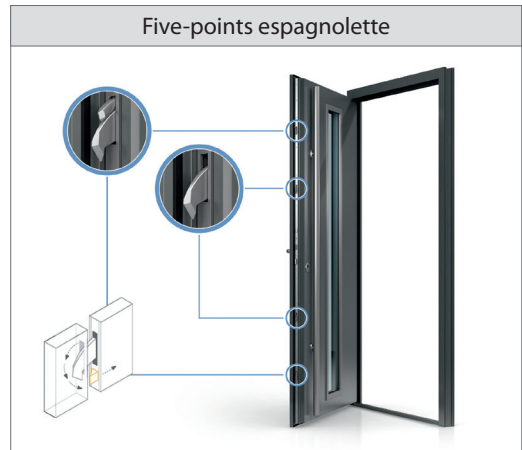

ALUMINUM DOORS

PREMIUM CLASS

SPECIAL OFFER!

28

A M B E R L I N E

EXCLUSIVELY WITH **adeco** 

STANDARD EQUIPMENT INCLUDED IN THE PRICE

- Dimension up to 1150 x 2250 mm
- Double-sided overlay panel
- **Energy-efficient 86SI+ Profile**
- Handrail L1600 OR L750
- Indoor handle made of stainless steel
- Lock insert with an emergency function XR 51
- Two-chamber glazing
- Three-points espagnolette; one lock
- Roller hinges.

MIREA

VERISO

ADDITIONAL EQUIPMENT AT EXTRA COST:

PARTNER ADDRESS: